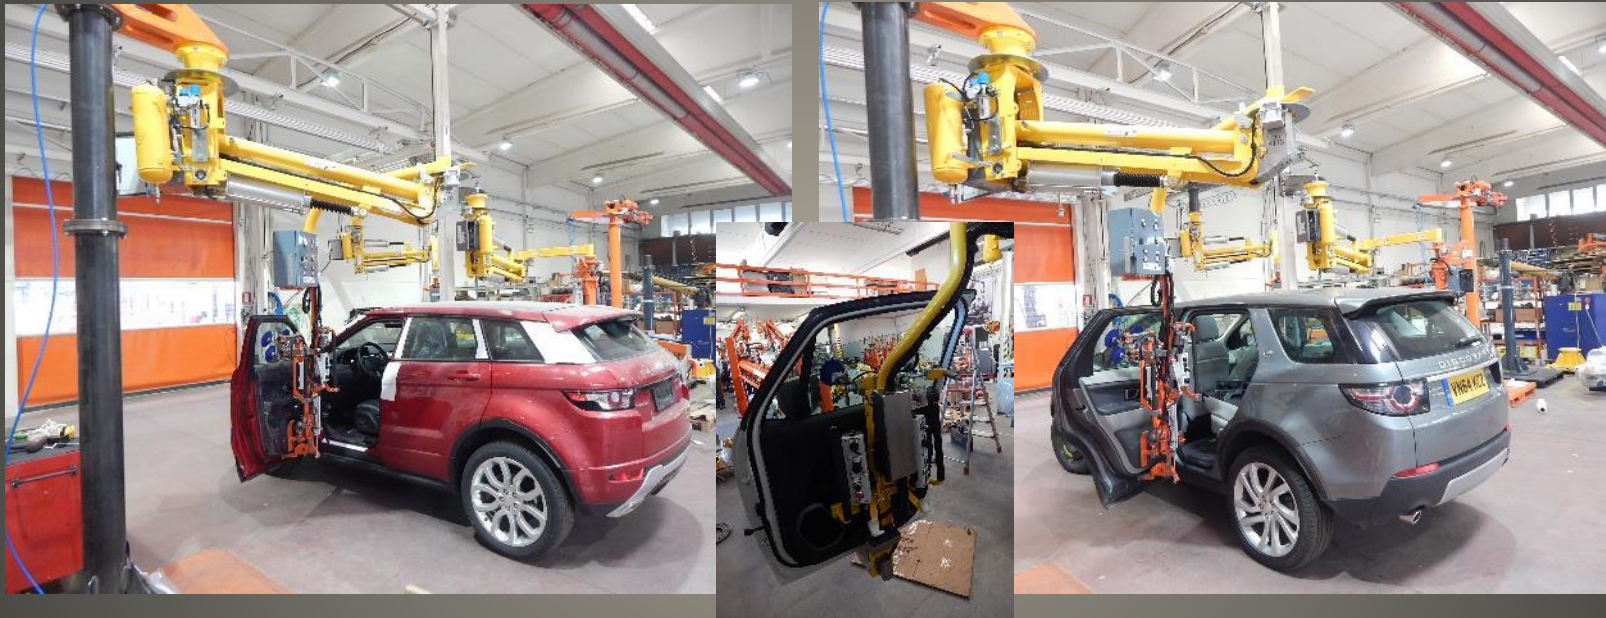

Automotive industry

ATIS
MANIPOLATORI PNEUMATICI

DASHBOARD

Supply in the automotive industry

Tailgate assembly

Door assembly

Tailgate subassembly

Supply in the automotive industry

Panoramic roof

Cable harness

Windshield

Supply in the automotive industry

ATIS
MANIPOLATORI PNEUMATICI

Fuel Tank

Supply in the automotive industry

ATIS
MANIPOLATORI PNEUMATICI

Exhaust

IP panel

Supply in the automotive industry

Tailgate

Spare reel

Supply in the automotive industry

Doors on

Supply in the automotive industry

Battery

Supply in the automotive industry

ATIS
MANIPOLATORI PNEUMATICI

«Very important position, we insert the gearbox motor ... from the bodywork pallet with this super complex tool that allows a very complex calibrated movement in all directions always the same and reportedly that puts the motor inside a housing that is slightly larger»
Federico Landini
«father» of MC 20